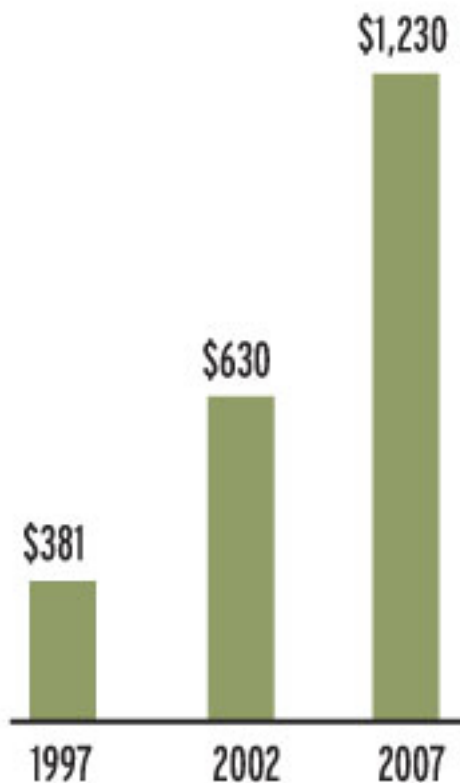

# SKY HIGH

Total market value of all commercial property in commercial core of Aspen, CO, in millions

Source: Pitkin County Assessor's Office